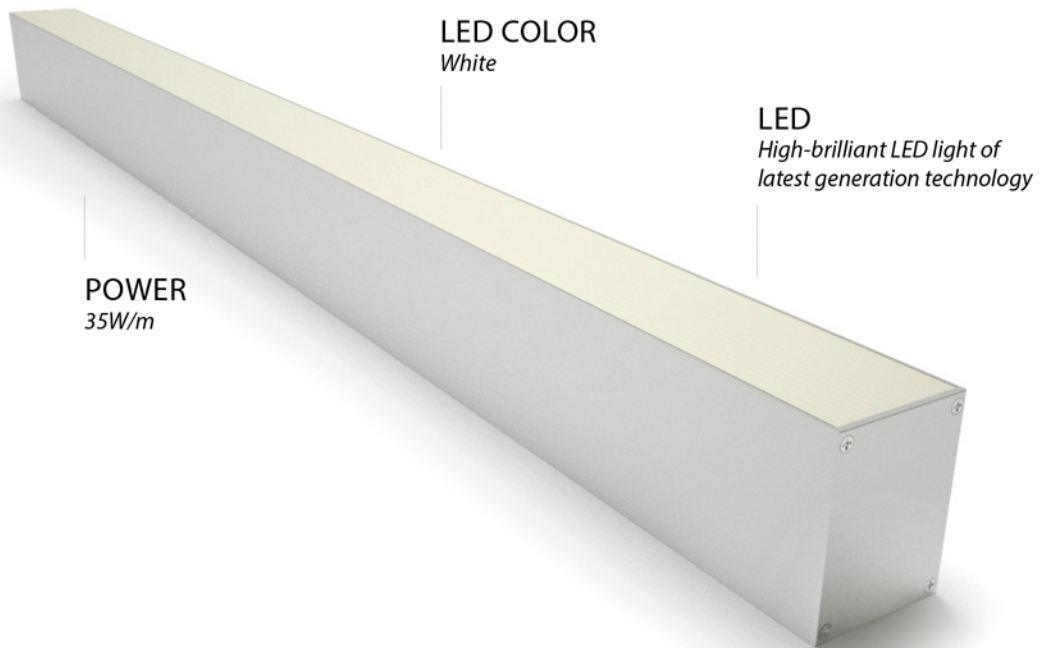

spacecannon SNe

REV.02/2019

BRAVO  
yes, we light!

**BRAVO**  
POWERFUL MONOCROMATIC  
LED BAR FOR INDOOR  
APPLICATIONS

MADE IN ITALY

# BRAVO 35W/m W

IP40   

BRAVO is a WHITE led bar for indoor applications. The housing made of anodized aluminum alloy hosts a powerful LED module that is hidden by a de-glaring lens: the result is a continuous line of powerful light. BRAVO is available in different lengths (from 1 m up to 3m) with integrated electronic for the dimming functions.

BRAVO WHT can be "plug and play" or dimmable thanks to DMX512 protocol. It can be recessed in the ceiling, vertically in the wall or hung with steel threads.

It is possible to choose among fixed color temperatures (2200K, 3000K, 4000K) or dynamic white with an amazing luminous flux of 6000lm/m @ 4000K.

## TECHNICAL FEATURES

- High light output
- Available in different lengths
- Integrated DMX control (integrated power supply)
- Metal parts in silver anodized aluminum
- High-brilliant LED light of latest generation technology
- Addressable with RDM (Only Dynamic)
- Deglaring cover with milky white finish
- Dynamic white from 2200K up to 4000K
- High CRI