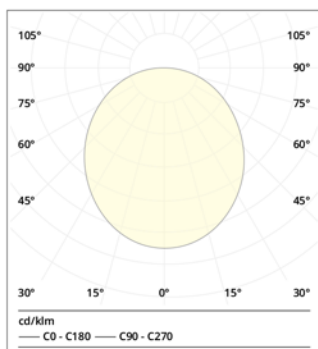

PHOTOMETRIC DATA