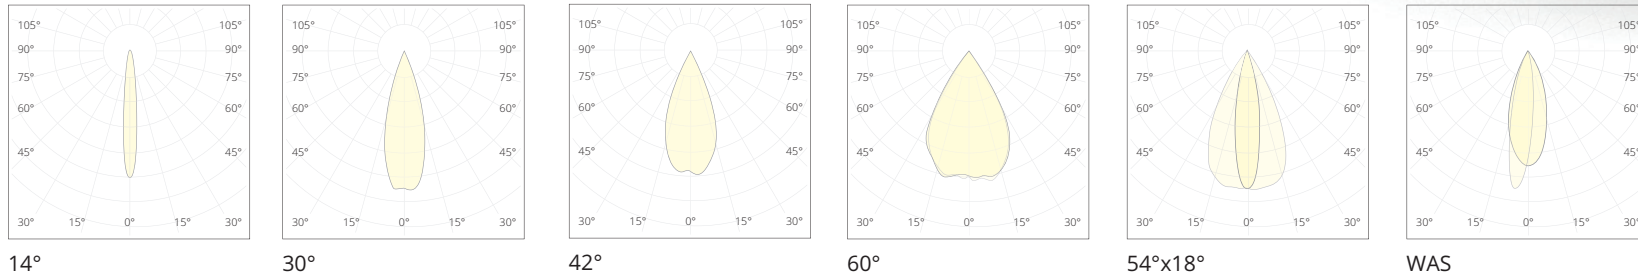

abccc-column

LED

IP

IK

DIMENSIONI mm | DIMENSIONS (inch)

CURVE FOTOMETRICHE | PHOTOMETRIC DATA

SPACECANNON
via Giuseppe Parini, 1
23845 Costa Masnaga (LC) Italy

Tel +39 0314121731
Fax +39 0314131783