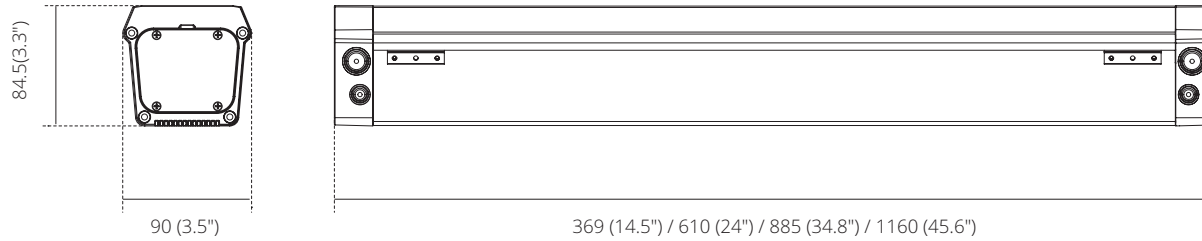

DIMENSIONI mm | DIMENSIONS (inch)