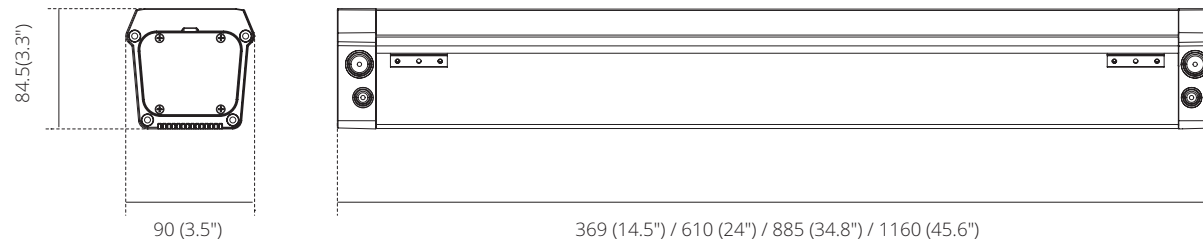

DIMENSIONI mm | *DIMENSIONS (inch)*