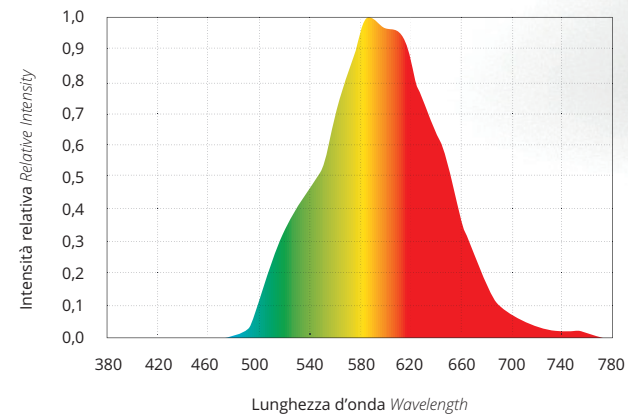

CURVE FOTOMETRICHE | *PHOTOMETRIC DATA*