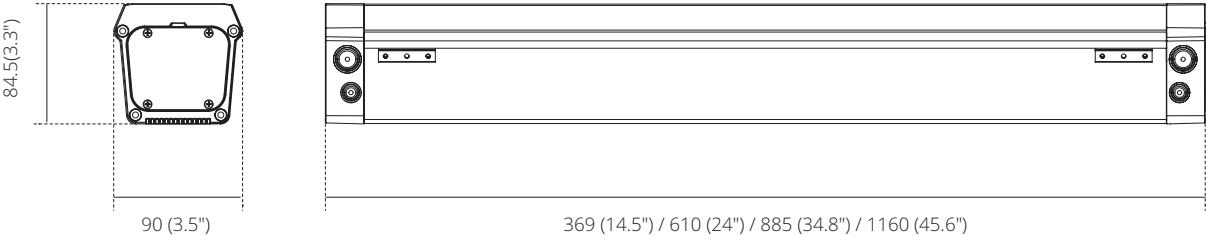

DIMENSIONI mm | DIMENSIONS (inch)