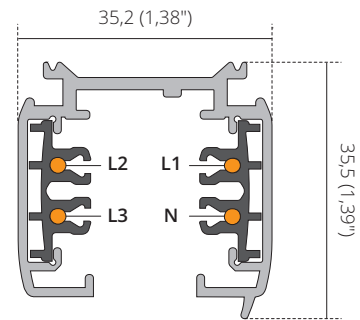

## 3 Circuits track-2M (2000mm)

## 3 Circuits track-3M (3000mm)

### Live-end connector "RIGHT"