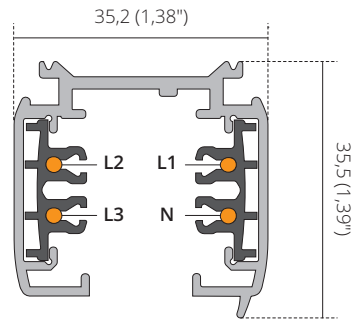

## 3 Circuits track-2M (2000mm)

## 3 Circuits track-3M (3000mm)

### Live-end connector "RIGHT"