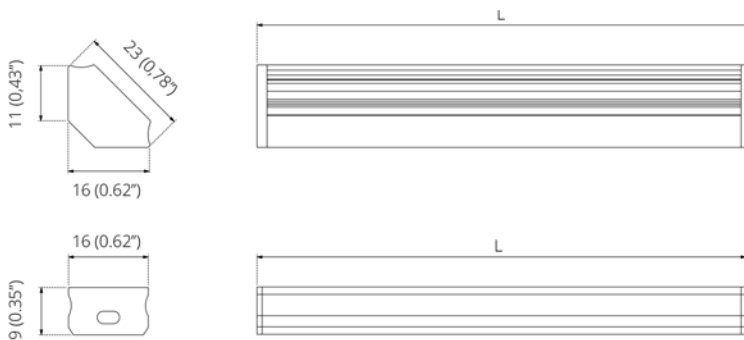

TECHNICAL SPECIFICATION

REFERRING STANDARDS	IEC 60598-1 / IEC 60598-2-5 / IEC 62471
NOMINAL CURRENT TO THE LEDS	60 mA - 100 mA
POWER AT SOURCE	12 W/m - 25 W/m
NOMINAL INPUT VOLTAGE	24 V dc
LIGHT INTENSITY REGULATION	1-10 V / DMX (External power supply)
BEAM ANGLES	symmetric wide
MOUNTING POSITIONS	Any
INITIAL LUMEN OUTPUT @ 4000 K	> 3500 lm/m
COLORED LIGHT	Red, Orange, Green, Lime, Blue, Royal blue
COLOR TEMPERATURE (*)	2200 K / 3000 K / 4000 K
LM OUTPUT LIFETIME	> 50000 h
OPERATING TEMPERATURE	-30°C / +50°C
IP RATING	IP40
WEIGHT	250 g/m
STANDARD LENGTH OF THE WIRE	1,5 m
LENGTHS	from 0,3 m (12") up to 2 m (78,7")

(*) Other color temperatures are available on request

TECHNICAL FEATURES

- High light output
- Metal parts in anodized aluminum alloy with black, silver or white finish
- High-brilliant LED light of latest generation technology
- Transparent or opal cover
- Transparent clips for indoor versions
- Thermal management with passive cooling
- Trasparent output cable
- Many lengths available

DIMENSIONS

mm (inch)