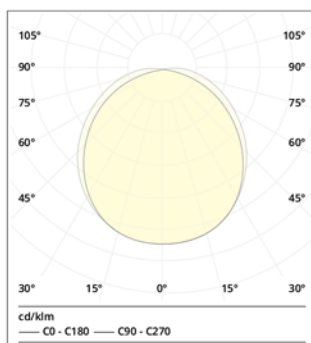

NOVA allows to choose from many colors besides white: red, orange, green blue, lime and royal blue. It comes in many lengths: from 30cm up to 2m and it is possible to fix it with clips on the ceiling or hung it with steel threads. It is possible to change brightness with 1-10V or with DMX depending on the external power supply.

TECHNICAL SPECIFICATION

REFERRING STANDARDS	IEC 60598-1 / IEC 60598-2-5 / IEC 62471
NOMINAL CURRENT TO THE LEDS	60 mA - 100 mA
POWER AT SOURCE	12 W/m - 25 W/m
NOMINAL INPUT VOLTAGE	24 V dc
LIGHT INTENSITY REGULATION	1-10 V / DMX (External power supply)
BEAM ANGLES	symmetric wide
MOUNTING POSITIONS	Any
INITIAL LUMEN OUTPUT @ 4000 K	> 3500 lm/m
COLORED LIGHT	Red, Orange, Green, Lime, Blue, Royal blue
COLOR TEMPERATURE (*)	2200 K / 3000 K / 4000 K
LM OUTPUT LIFETIME	> 50000 h
OPERATING TEMPERATURE	-30°C / +50°C
IP RATING	IP40
WEIGHT	250 g/m
STANDARD LENGTH OF THE WIRE	1,5 m
LENGTHS	from 0,3 m (12") up to 2 m (78,7")

DIMENSIONS

mm (inch)

PHOTOMETRIC DATA

120°

color LED available

via Giuseppe Parini, 1
23845 Costa Masnaga (LC) Italy
Tel +39 0314121731
Fax +39 0314131783

info@spacecannonsne.it
spacecannonsne.it