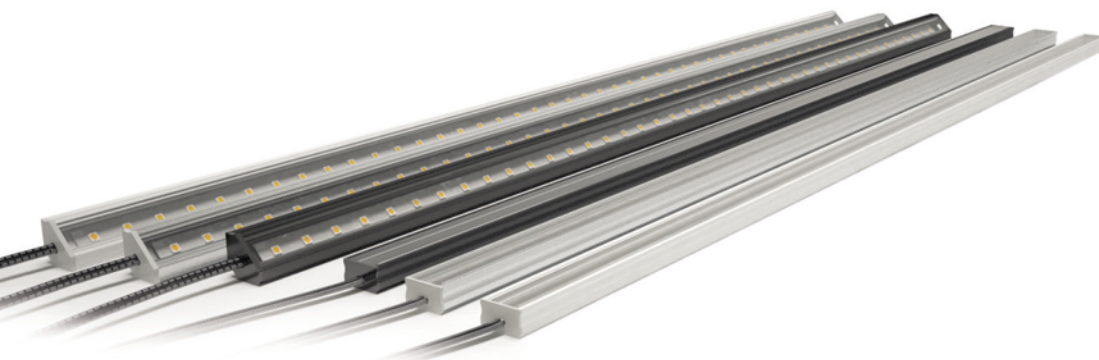

spacecannon SNe

REV.02/2019

NOVA
yes, we light!

NOVA INDOOR
BRIGHT LINEAR FIXTURE
FOR INDOOR LIGHTING

MADE IN ITALY

NOVA INDOOR 12 W/m or 25 W/m

IP40  CE

LED COLOR

White (cool, warm, neutral) / Red / Green / Blue
+ extra color Orange / Lime / Royal Blue

FINISHING

Black / Silver / White

POWER

12 W/m or
25 W/m

NOVA indoor is a thin LED bar for indoor lighting. Its small size allows to hide NOVA in many places to realize direct and indirect illumination. NOVA is the perfect solution for cove lighting and under cabinet lighting. The high light output allows to use NOVA for functional and for decorative lighting. It works at 24V DC and is available in many color temperatures, from 2200K up to 4000K, with minimum CRI 80.

NOVA allows to choose from many colors besides white: red, orange, green blue, lime and royal blue. It comes in many lengths: from 30cm up to 2m and it is possible to fix it with clips on the ceiling or hung it with steel threads. It is possible to change brightness with 1-10V or with DMX depending on the external power supply.

(*) Other color temperatures are available on request

TECHNICAL FEATURES

- High light output
- Metal parts in anodized aluminum alloy with black, silver or white finish
- High-brilliant LED light of latest generation technology
- Transparent or opal cover
- Transparent clips for indoor versions
- Thermal management with passive cooling
- Trasparent output cable
- Many lengths available