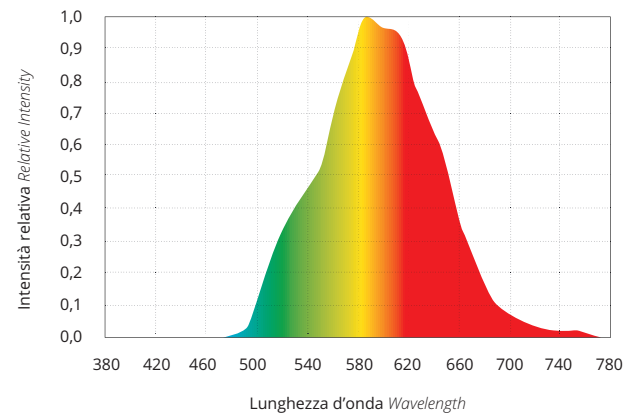

DIMENSIONI mm | DIMENSIONS (inch)