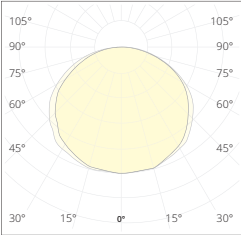

CURVE FOTOMETRICHE | PHOTOMETRIC DATA

120°